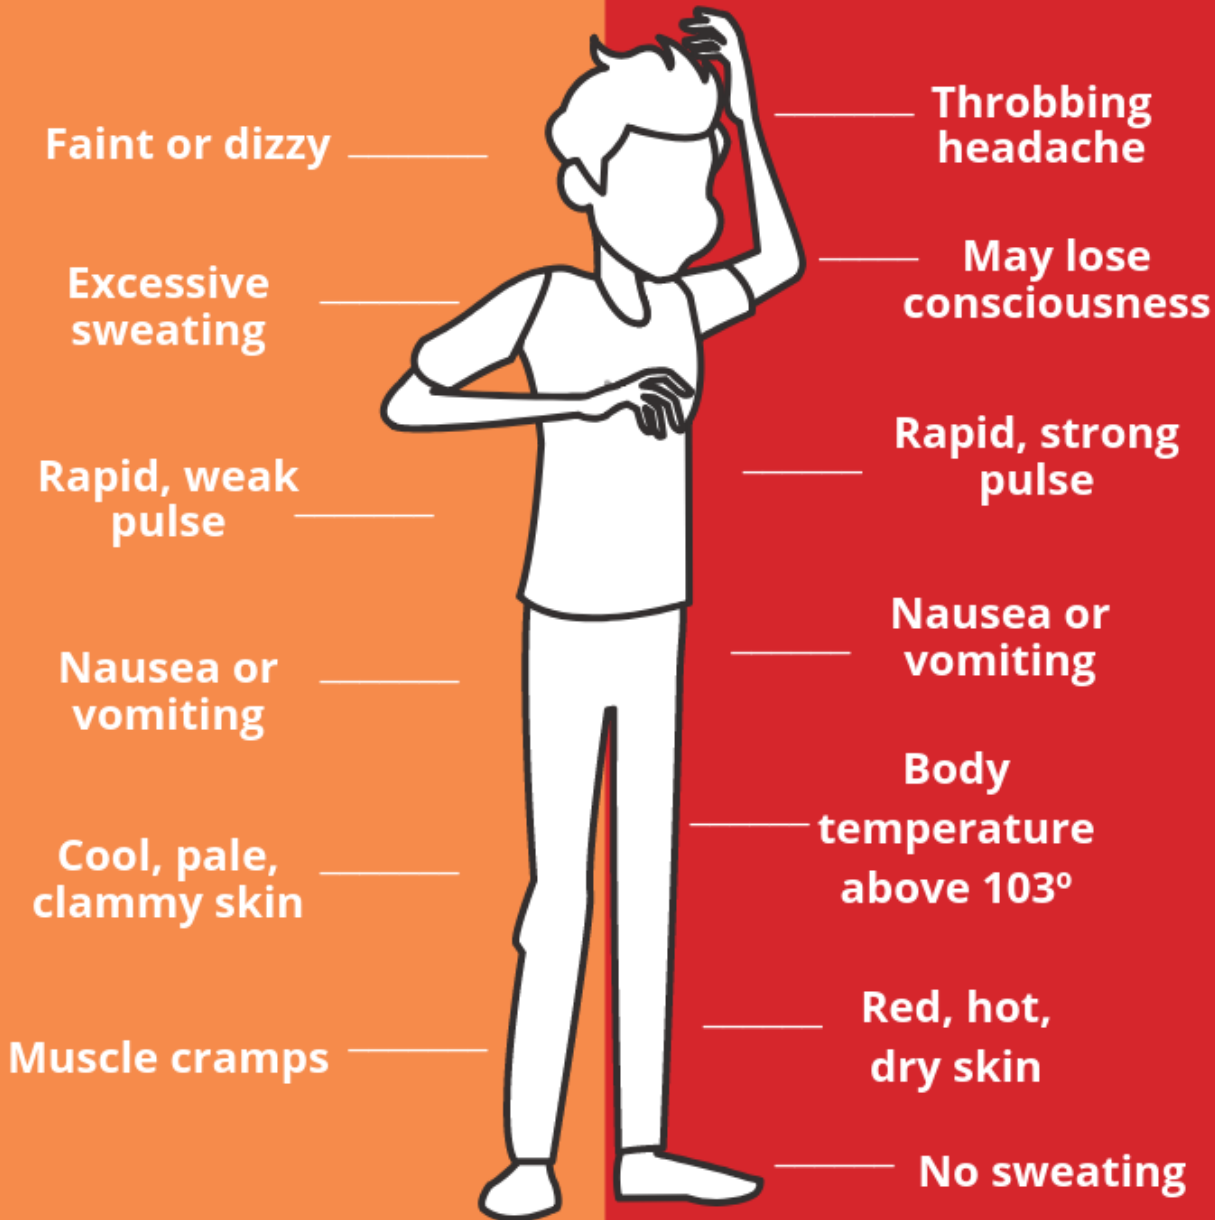

Organized by Redmond Service Providers

HOMELESS
LEADERSHIP
COALITION

Heat Exhaustion

OR

Heat Stroke

Help the person get to a cooler, air conditioned place. Encourage them to drink water if they're fully conscious.

Call 911
Take immediate action to help cool the person until help arrives